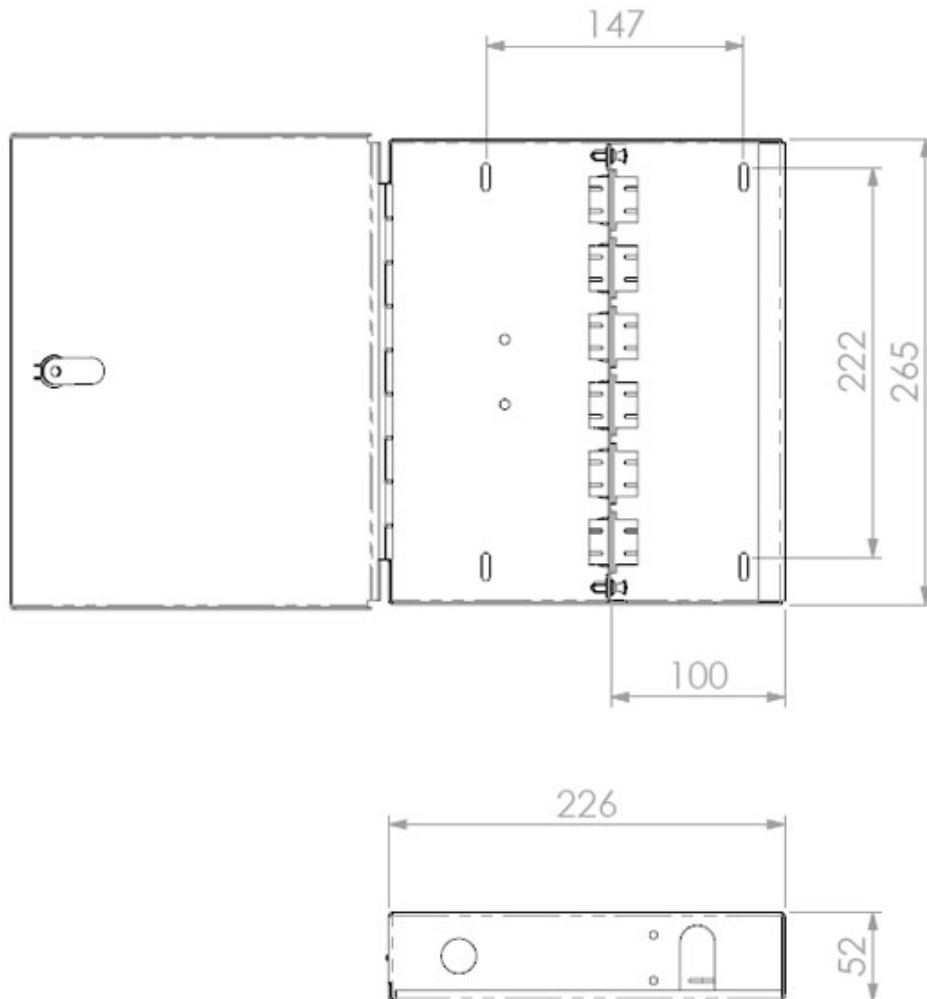

SPECIFICATIONS

LOCKABLE WALL BOX

Height	225mm
Width	270mm
Depth	60mm
Net Weight	1.8kg
Packaged Weight	2kg
Package Dimensions	235mm (W) X 280mm (L) X 60mm (D)
IP Rating	IP20
Suitable for adapter type	ST/FC
Number of doors	1
Cable entry 20mm	2
Material	Cold Rolled Steel
Material thickness	1.2mm
Material coating	Electro Static Powder Coating
Colour	Grey RAL 7035
Operating Temperature	-40°C to + 60°C
Compliant to	RoHS, Reach, SVHC
Designed in accordance with TIA/EIA 568.C, ISO/IEC 11801, EN 50173, IEC 60304, IEC 61754, EN 297-1	

TECHNICAL DRAWING

All dimensions in mm