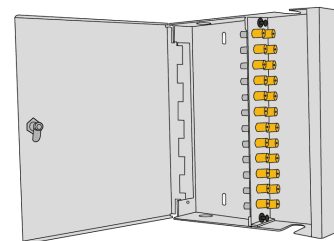

Product updated on June 04, 2018

W05 Lockable Wall Box - ST / FC Adaptors

The wall box system in its basic form is supplied with the box unloaded ready for you to install the adapter of your choice. The box can also be pre-loaded complete with the required adapter to meet your project needs. The quality of construction that comes with our range of wall boxes ensures a safe, secure and aesthetically pleasing wallbox for your network.

FEATURES/BENEFITS

- Available in single and double door models
- Double door models include two separate locks for security
- Internal bend radius protection included
- Cable entry and exit points can be knocked out to suit installation

APPLICATIONS

- Internal application
- Data Centre or telecommunications networks
- For use in multi dwelling units or demarcation points within a network

SPECIFICATIONS

LOCKABLE WALL BOX

Height	225mm
Width	270mm
Depth	60mm
Net Weight	1.8kg
Packaged Weight	2kg
Package Dimensions	235mm (W) X 280mm (L) X 60mm (D)
IP Rating	IP20
Suitable for adapter type	ST/FC
Number of doors	1
Cable entry 20mm	2
Material	Cold Rolled Steel
Material thickness	1.2mm
Material coating	Electro Static Powder Coating
Colour	Grey RAL 7035
Operating Temperature	-40°C to + 60°C
Compliant to	RoHS, Reach, SVHC
Designed in accordance with TIA/EIA 568.C, ISO/IEC 11801, EN 50173, IEC 60304, IEC 61754, EN 297-1	